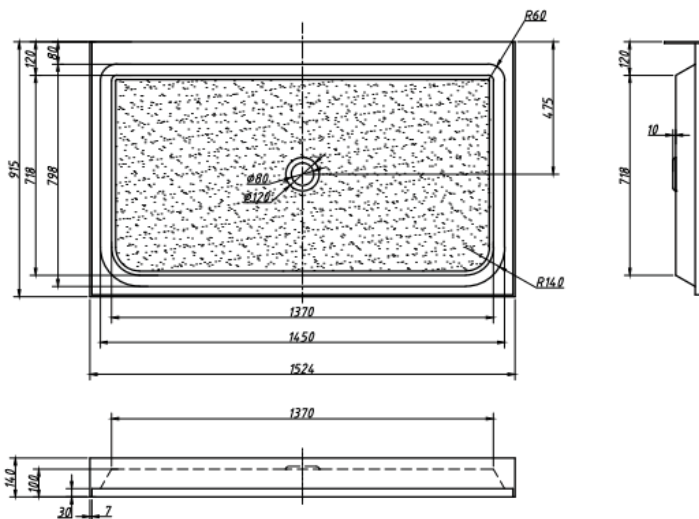

USB-ASB6036CTF-W

SHOWER BASE WITH TILE FLANGE

Style:

- Acrylic Shower Base

Size:

- 60" x 36" x 5.5"

Features:

- Center Drain
- Tile Flange
- Drain sold separately

Flow Rate:

- Valve: 3.7gpm @ 80psi

Certifications:

- cUPC / IAPMO 9468 WTM-013636-SQUARE

Warranty:

- Lifetime Limited Warranty

Available Color/Finish

White Shower Base